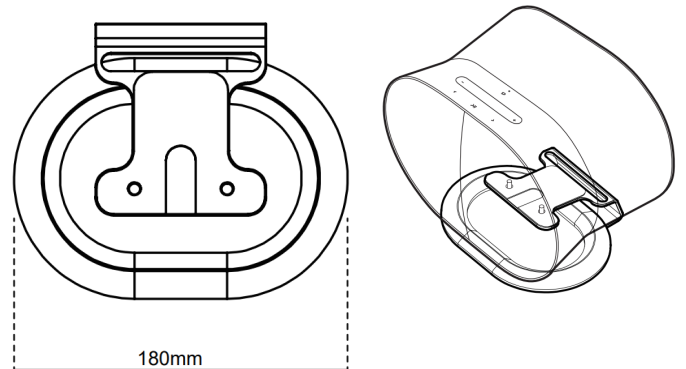

### ERA300-DS Desk Stand for Sonos ERA 300

The Flexson Desk Stand for the Sonos Era 300 speaker is a compact, clever design that angles sound to your ear, provides optimal support for your speaker and adds a stylish flair. Elegantly crafted from metal, it is engineered to be a perfect match for the speaker – including coming in the same choice of black and white finishes as the Sonos speakers. This beautifully styled solution doesn't mean sacrificing space, either: the Flexson Desk Stand has the same footprint as the speaker. Ideal for use on desks, tables, bedside tables, kitchen worktops, coffee tables and anywhere else in the house or workspace you want to enjoy your Sonos Era 300.

- Perfect for Kitchens and office desks this bespoke design securely holds the Sonos Era 300
- Bespoke design securely holds the Sonos Era 300
- Stylish speaker stand angles sound to your ears
- Provides optimal support for your speaker
- Perfect for office desk, kitchen, bedroom and living room
- Fully assembled
- Available in black or white to perfectly match the Sonos Era 300
- Precision engineered in ABS and high-grade steel
- Designed in the UK
- Quick and easy assembly
- Available in black and white

	White	Black	
Product Code	FLXE300DS1011	FLXE300DS1021	
UPC Number	5057964003030	5057964003047	
UK, European and US (SRP)	£39.99	€39.99	\$39.99

Product Specifications	Height	Width	Depth	Weight
Product Size (mm)	52mm	180mm	148mm	5.2kg
Carton Dimensions (mm)	1900mm	3000mm	3100mm	6.0g
Carton Contents	1 x Desk Stand & 1 x Instructions			
Country of Manufacture	China	Outer Carton Quantity	10	