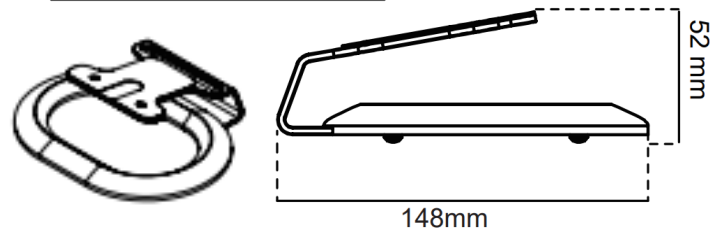

### ERA300-DS Desk Stand for Sonos ERA 300

The Flexson Desk Stand for the Sonos Era 300 speaker is a compact, clever design that angles sound to your ear, provides optimal support for your speaker and adds a stylish flair. Elegantly crafted from metal, it is engineered to be a perfect match for the speaker – including coming in the same choice of black and white finishes as the Sonos speakers. This beautifully styled solution doesn't mean sacrificing space, either: the Flexson Desk Stand has the same footprint as the speaker. Ideal for use on desks, tables, bedside tables, kitchen worktops, coffee tables and anywhere else in the house or workspace you want to enjoy your Sonos Era 300.

- Perfect for Kitchens and office desks this bespoke design securely holds the Sonos Era 300
- Bespoke design securely holds the Sonos Era 300
- Stylish speaker stand angles sound to your ears
- Provides optimal support for your speaker
- Perfect for office desk, kitchen, bedroom and living room
- Fully assembled
- Available in black or white to perfectly match the Sonos Era 300
- Precision engineered in ABS and high-grade steel
- Designed in the UK
- Quick and easy assembly
- Available in black and white

	White	Black	
Product Code	FLXE300DS1011	FLXE300DS1021	
UPC Number	5057964003030	5057964003047	
UK, European and US (SRP)	£39.99	€39.99	\$39.99

Product Specifications	Height	Width	Depth	Weight
Product Size (mm)	52mm	180mm	148mm	5.2kg
Carton Dimensions (mm)	1900mm	3000mm	3100mm	6.0g
Carton Contents	1 x Desk Stand & 1 x Instructions			
Country of Manufacture	China	Outer Carton Quantity	10	