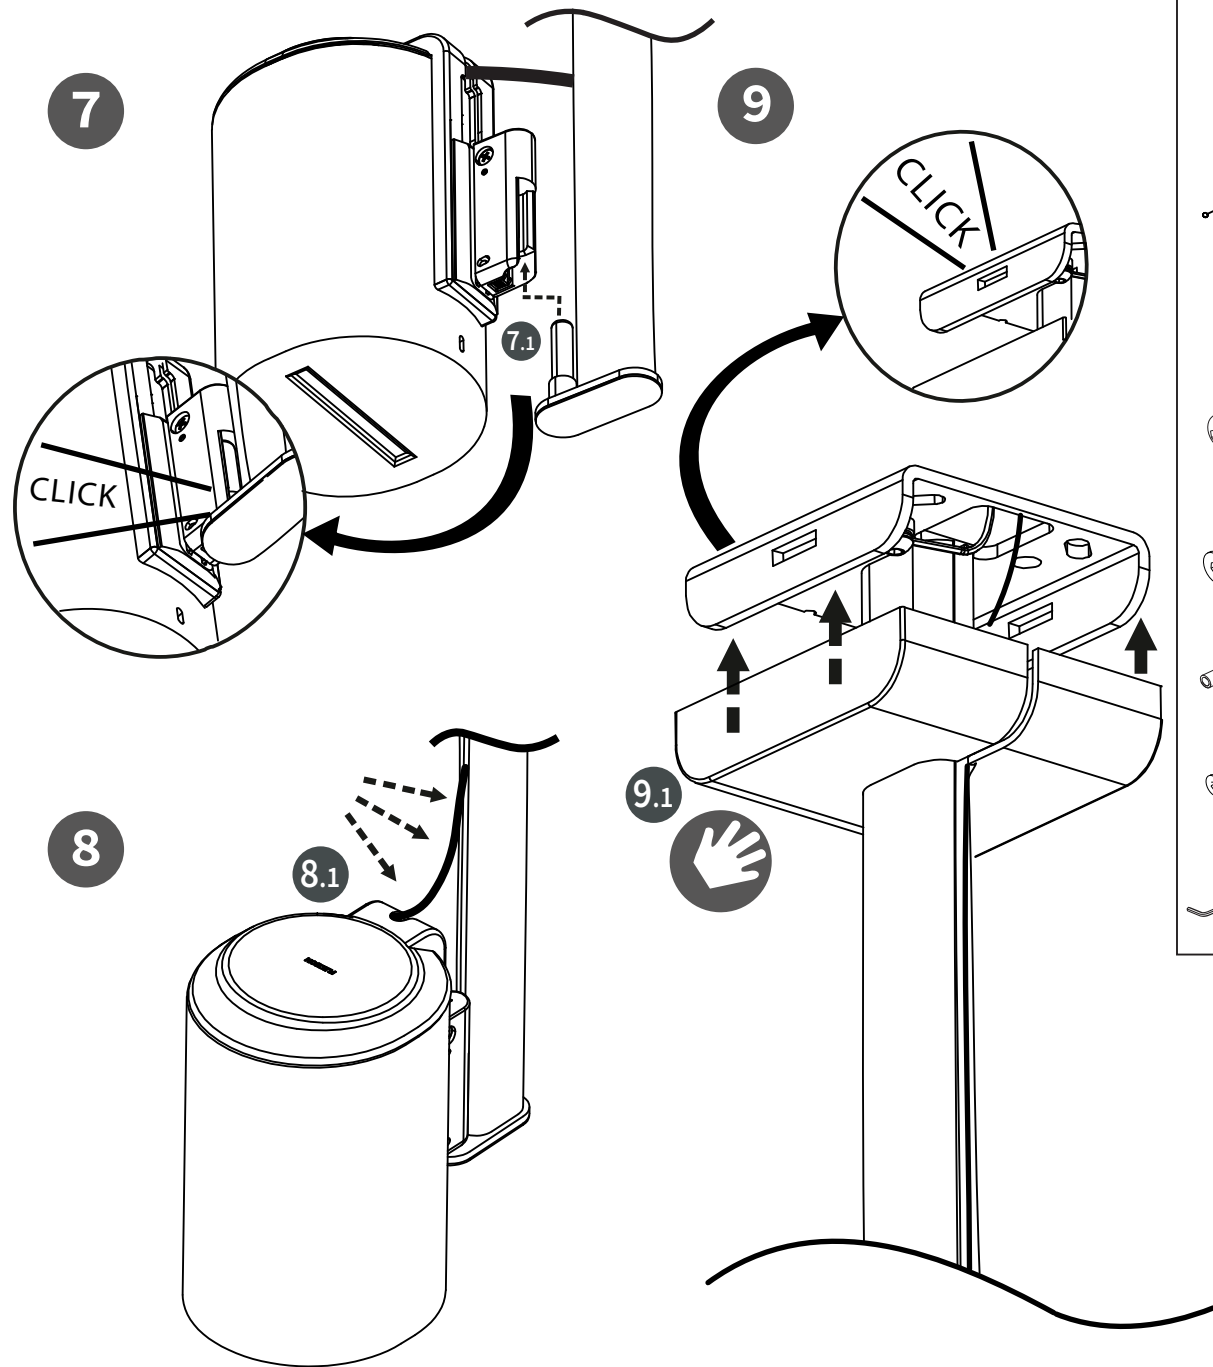

A	B	C	D	E	
					
x4	x1	x1	x1	x1	3mm/4mm X1

EN Also required
 FR Également requis
 DE Ebenfalls benötigt
 ES También se requiere

Pozi-drive

- !**
- A** 5mm x 50 Long Fully Threaded Pan Headed Pozi Drive Screw
 - B** Safety / Security Cable
 - C** M5 Flat Washer
 - D** M5 10mm Button Head Hex Drive Screw / Bolt
 - E** M5 x 12mm Countersunk Head Hex-drive Screw / Bolt
 - Plastic Wall Plug (8mm Fixng Hole 40mm Long)
 - M6 x 20mm Countersunk Head Hex-drive Screw / Bolt
 - 3mm / 4mm Hex Key Wrench