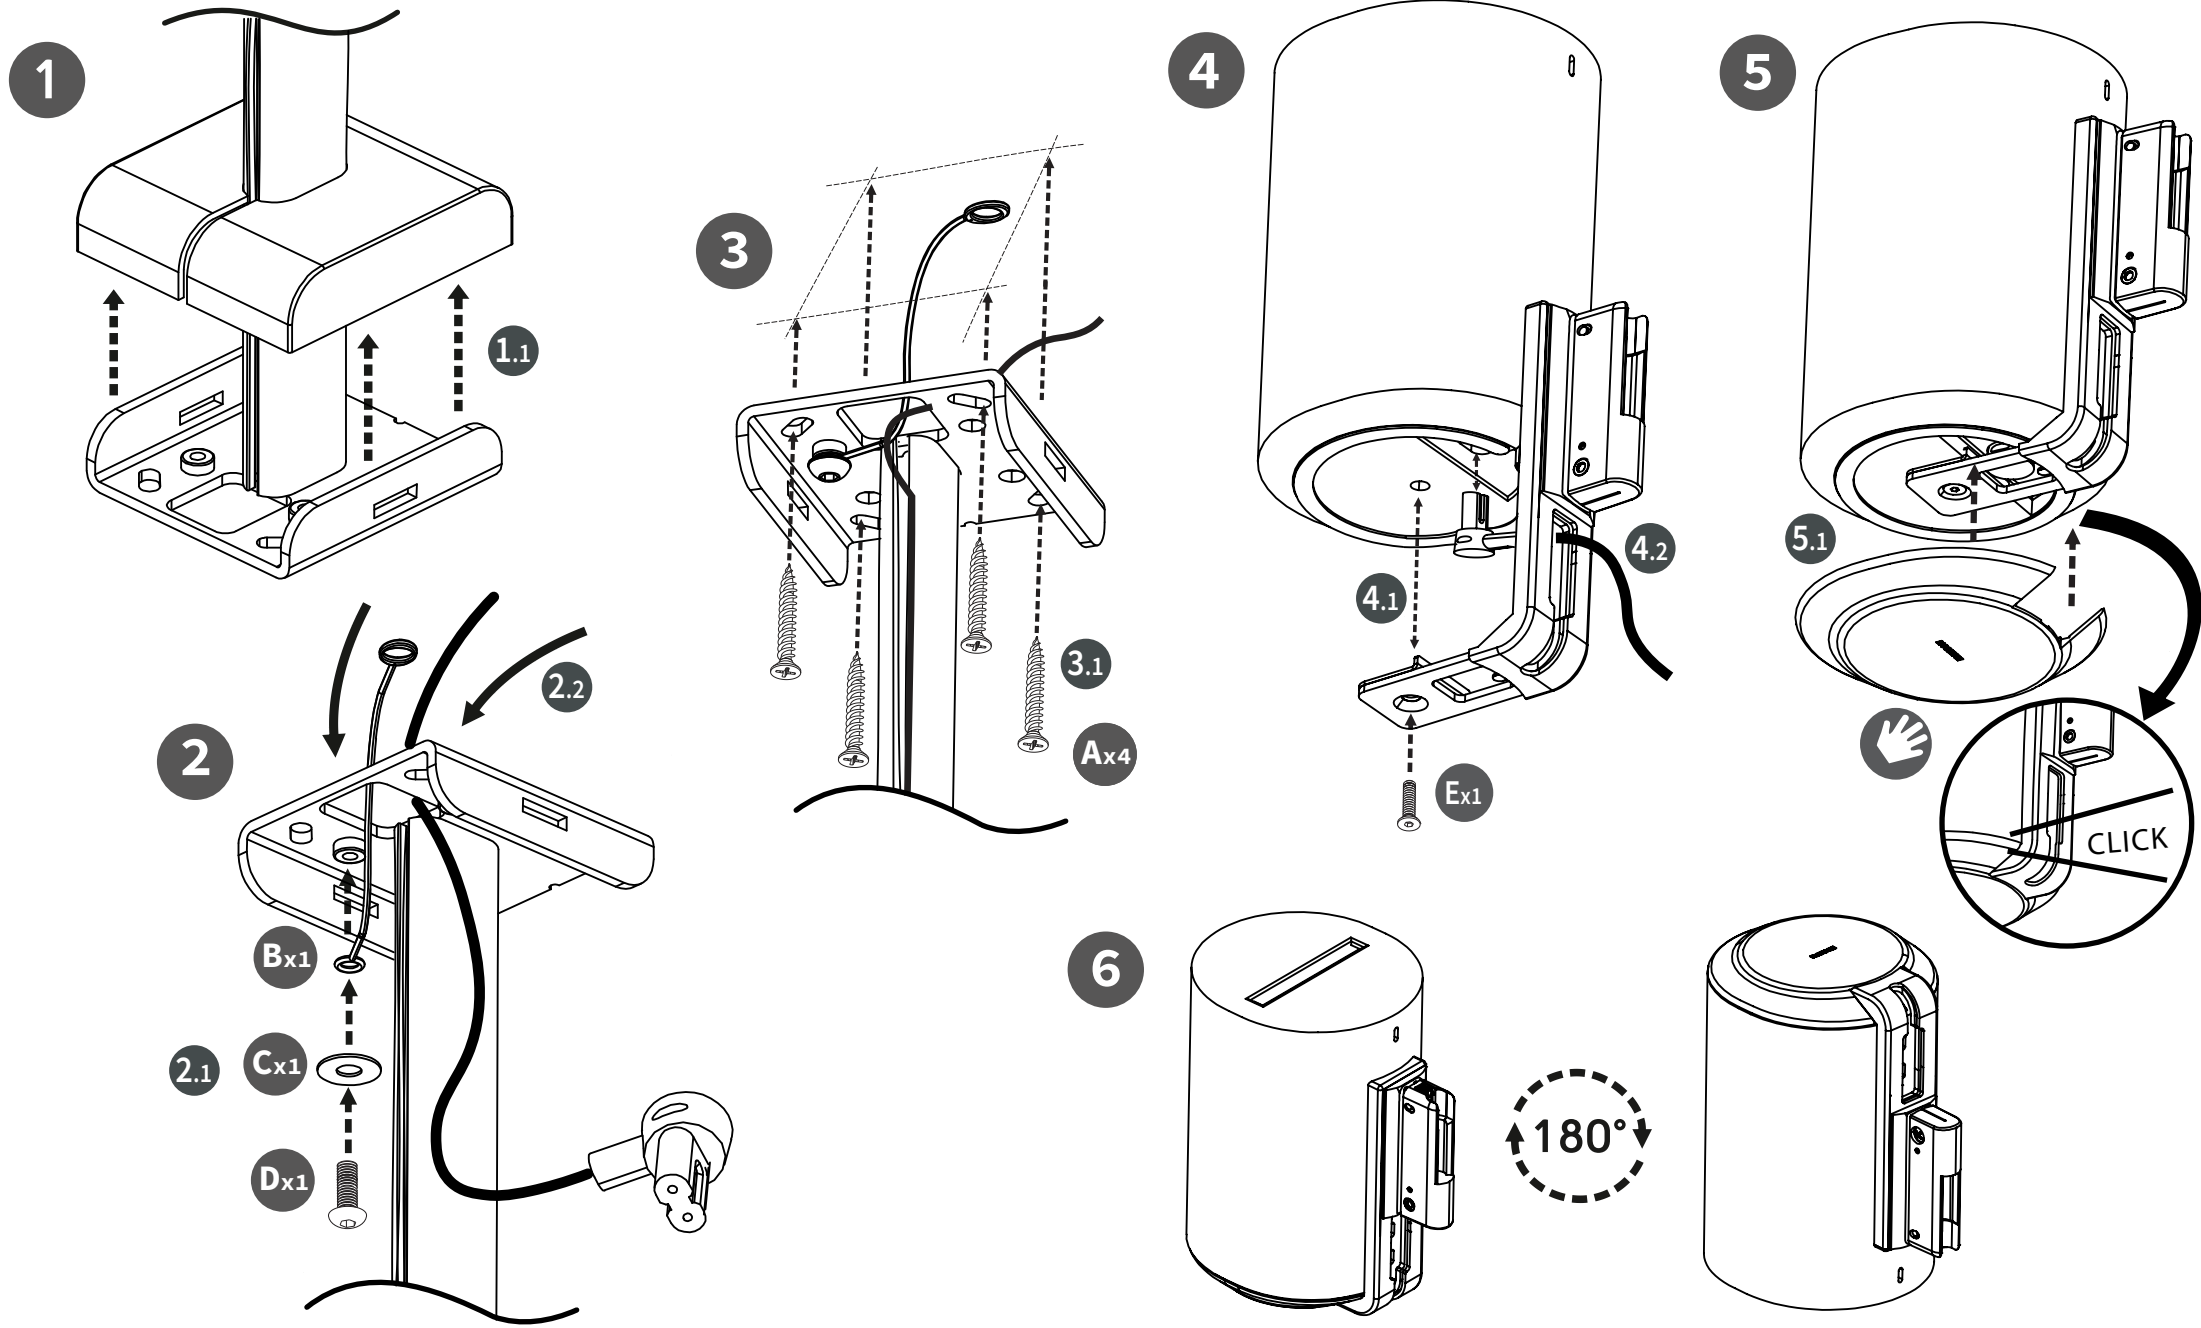

A	B	C	D	E	
					
x4	x1	x1	x1	x1	3mm/4mm X1

EN Also required
 FR Également requis
 DE Ebenfalls benötigt
 ES También se requiere

Pozi-drive

- !**
- A** 5mm x 50 Long Fully Threaded Pan Headed Pozi Drive Screw
 - B** Safety / Security Cable
 - C** M5 Flat Washer
 - D** M5 10mm Button Head Hex Drive Screw / Bolt
 - E** M5 x 12mm Countersunk Head Hex-drive Screw / Bolt
 - Plastic Wall Plug (8mm Fixng Hole 40mm Long)
 - M6 x 20mm Countersunk Head Hex-drive Screw / Bolt
 - 3mm / 4mm Hex Key Wrench